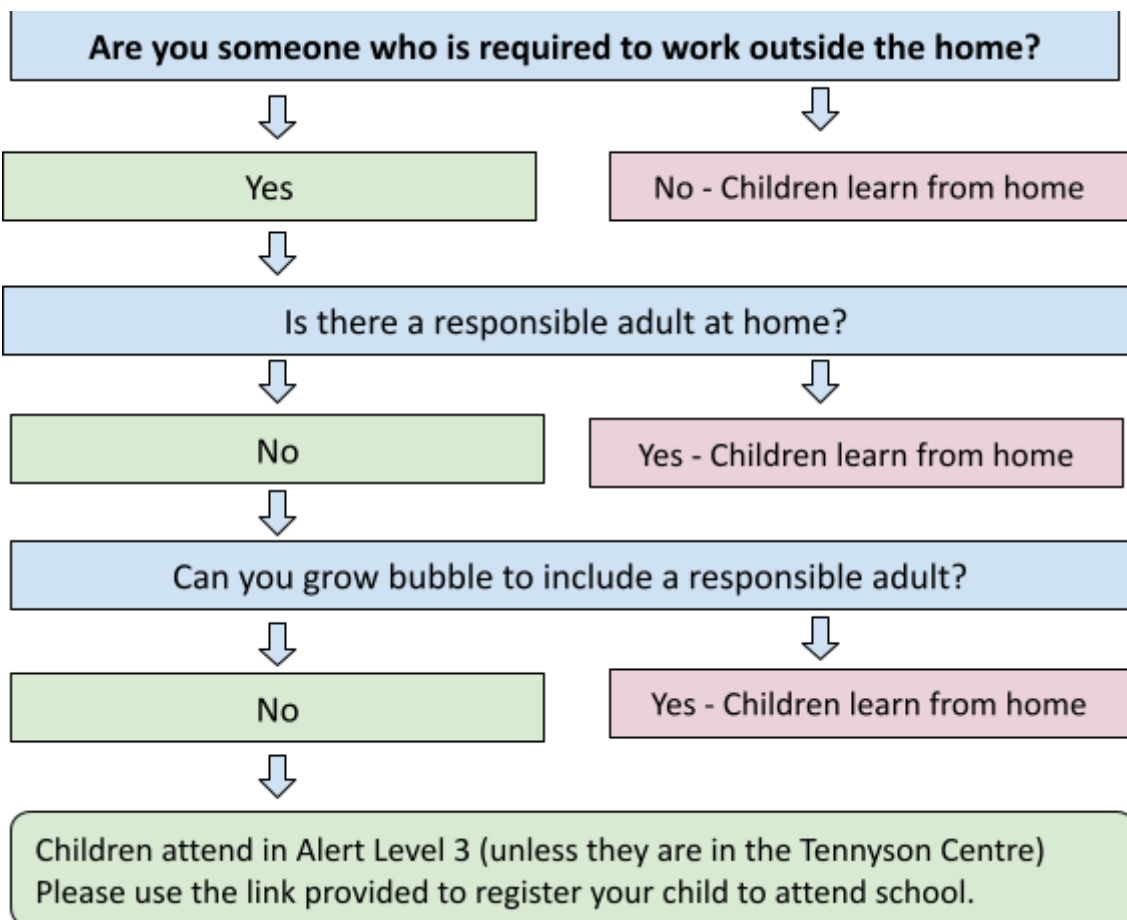

Should my child attend school in Alert Level 3?

Under Level 3 all families are advised by the Prime Minister to keep their children at home, unless you have no other means of someone being able to supervise them.

We hope this flowchart will assist you in determining if your child requires supervision at Alert Level 3.

- Most of our students will stay home as that is the safest place for them.
- If you have to return to your workplace outside of the home, with no suitable supervision at home, and you are unable to grow your bubble to include adequate supervision, then you are to register your child to attend school, for supervision under level 3.
- You must register your child to attend school under Alert Level 3, as there are very strict rules around the size of bubbles.
- Limited supervision will be available for these students to complete their distance learning.
- All teachers will continue to run the distance learning programme for all students in their class.
- Teachers will continue to work from home and will not be on site.
- The Tennyson Centre remains closed under Level 3.

Should my child attend school in Alert level 3?

To register your child please complete [this form](#)

If you have any problems completing the form, please contact kdarbysmith@mri.school.nz